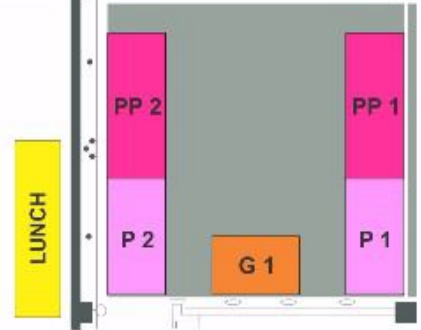

Regional GCH Asia Pacific International Hysteroscopy Congress

IHC 2018

(Under the Aegis of GCH)

1st- 2nd December | Hotel Crowne Plaza, Gurugram, New Delhi NCR, India

TULIP BALL ROOM LOBBY LEVEL
465 sq. mtr.

**Suggestive
Layout**

Banquet Entrance

INDEX		
■	Premium Plus Stall (2)	5m x 2m
■	Premium Stall (2)	4m x 2m
■	Grand Stall (6)	3m x 2m
■	Standard Stall (7)	2m x 2m

- G 2
- G 3
- G 4
- G 5
- G 6
- S 1
- S 2
- S 3
- S 4
- S 5
- S 6
- S 7

Court Yard

ORCHID LOBBY LEVEL
140 sq.mtr

Entry/Exit

Entry/Exit

STAGE