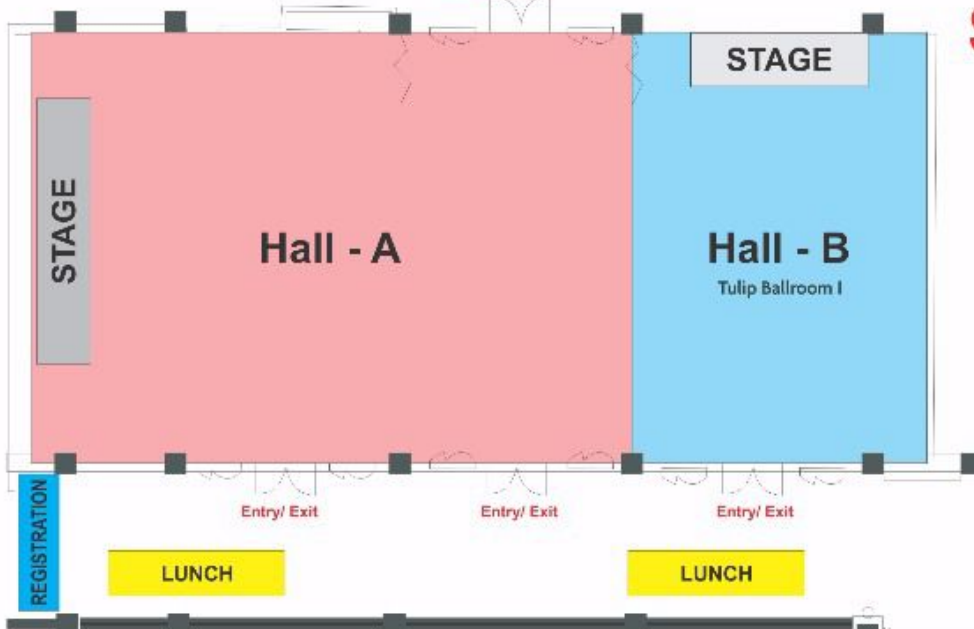

Regional GCH Asia Pacific International Hysteroscopy Congress

IHC 2018

(Under the Aegis of GCH)

1st- 2nd December | Hotel Crowne Plaza, Gurugram, New Delhi NCR, India

TULIP BALL ROOM LOBBY LEVEL
465 sq. mtr.

**Suggestive
Layout**

Banquet Entrance

INDEX		
■	Premium Plus Stall (2)	5m x 2m
■	Premium Stall (2)	4m x 2m
■	Grand Stall (6)	3m x 2m
■	Standard Stall (7)	2m x 2m

- G 2
- G 3
- G 4
- G 5
- G 6
- S 1
- S 2
- S 3
- S 4
- S 5
- S 6
- S 7

Court Yard

ORCHID LOBBY LEVEL
140 sq.mtr

Entry/Exit

Entry/Exit

STAGE